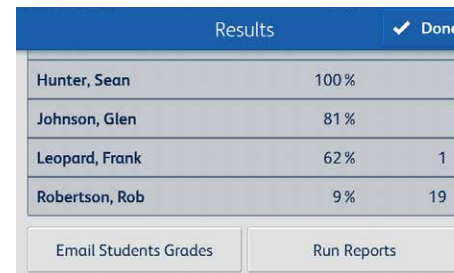

Instant results.

Print or email student grades and generate report summaries.

Your workplace assistant is ready and waiting.

Streamline workflows and tame complex processes in any office setting with Xerox® ConnectKey® Technology-enabled devices and apps for your workplace assistant.

Available for use in K-12 and Higher Education in the U.S. and Canada.

K-12 and
Higher Education

Find out more at appgallery.services.xerox.com/

©2018 Xerox Corporation. All rights reserved. Xerox®, Xerox and Design® and ConnectKey® are trademarks of Xerox Corporation in the United States and/or other countries. 09/18 MILPA-164 BR25209 LNTS: SO1FS-35UA