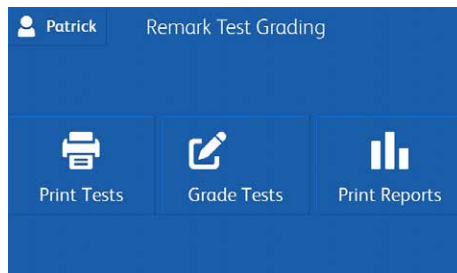

Collect answer sheets and scan

Collect and scan.

Grade and manage

Review.

An easier way to make the grade.

Connect to Gravic's powerful Remark Test Grading Service from your MFP to print bubble tests for your class. Scan completed answer sheets for instant results and report summaries. Faster grading means faster feedback for your students.

With our app, your Gravic[®] Remark[®] subscription reaches its full potential.

Connect for
Remark[®] Test Grading

With the Connect App for Remark Test Grading, you can offload test grading to your workplace assistant. You'll get faster—nearly instant—results, fewer errors and the ability to simplify many of the workflows associated with your Gravic subscription.