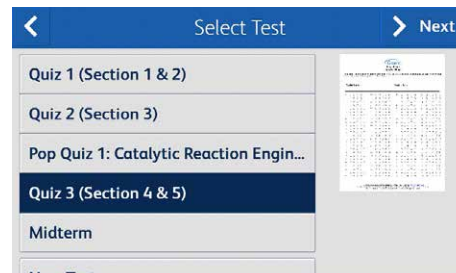

Print or scan.

Print answer sheets for distribution to students or scan completed answer sheets and answer key to the service for auto-grading.